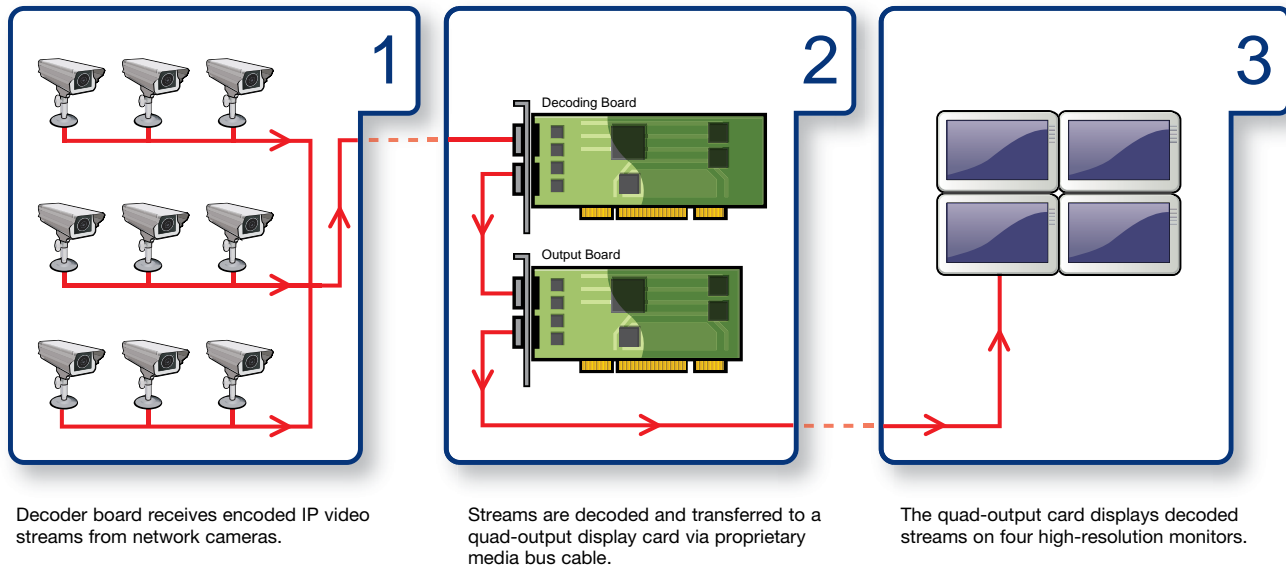

Fidelity and Performance Without Compromise

The VDA-1164 is capable of decoding and displaying at full frame rate up to 16 D1* streams with superior image quality and no dropped frames. This, along with support for IP cameras and encoders from many major manufactures, results in a unique solution with unparalleled performance and flexibility.

* Performance dependent on codec and camera type.

A Flexible Solution for Security Software Vendors, Solution Integrators, and OEMs

The VDA-1164 has been engineered for quick integration of new network devices with different codecs to help respond to each project's unique requirements and to future-proof surveillance installations. An easy-to-use SDK is available to allow security software vendors to enable VDA support, providing even further flexibility for custom integration and the opportunity to offer additional competitive advantages within their software.

Specifications

Streaming Resolution Support	Codec Support	Native IP Cameras & Encoders Support*		VMS Support**
Mega-pixel	MJPEG	ACTi	Mavix	Milestone
D1	MPEG-1	ATEME	Robotix	
4CIF	MPEG-2	Axis Communications	Teracue	
VGA	MPEG-4	Bosch	Truen	
CIF	H.264	Canon	VBrick	
Custom formats	WMV	Dallmeier	Vivotek	
	Custom formats	Indigovision		

* IP camera and encoder support is VMS independent. Support for new devices and other manufacturers added frequently. Visit www.matrox.com/graphics or contact us for an updated list.

** Extended IP Cameras and Encoders support through VMS partners.

Learn More or Purchase

Matrox Graphics offers a wide range of specialized graphics solutions for professional markets such as finance, digital media, medical imaging, and enterprise computing. For more information about the entire Matrox Graphics product line, visit www.matrox.com/graphics. To locate the local office nearest to you, visit www.matrox.com/graphics/contact. For product support, contact your Matrox representative or visit www.matrox.com/graphics/support.

North America Corporate Headquarters: 1 800-361-1408 or 514-822-6000
United Kingdom: +44 (0) 1895 827260
Deutschland: +49 89 62170-444
Email: graphics@matrox.com

© 2010 Matrox Graphics, Inc. All rights reserved. Matrox reserves the right to change specifications without notice. Matrox and Matrox product names are registered trademarks in Canada or other countries and/or trademarks of Matrox Electronic Systems, Ltd and/or Matrox Graphics Inc. All other company and product names are registered trademarks and/or trademarks of their respective owners. $GE-5440-D September 2010

matrox®
Graphics for Professionals