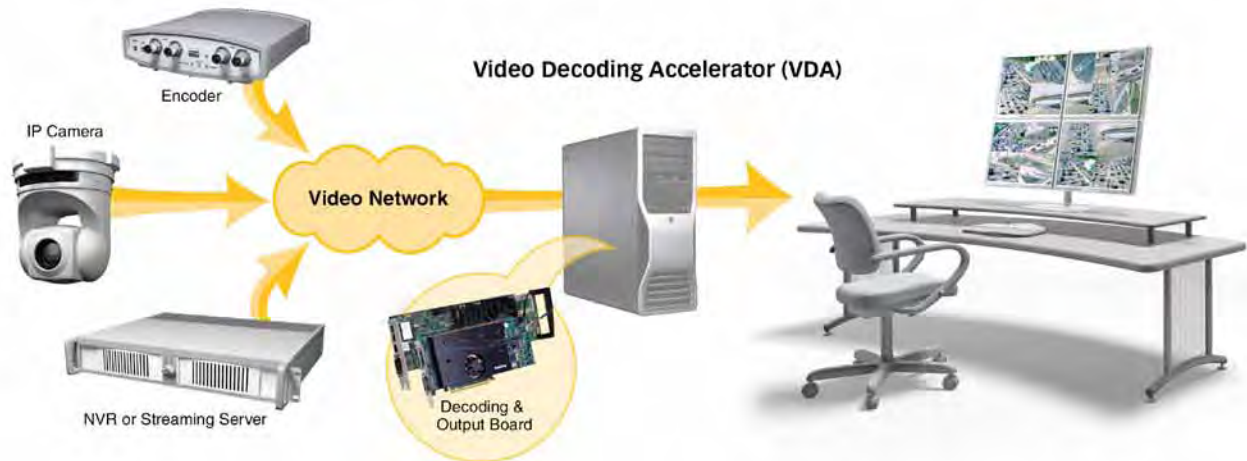

Matrox Video Decoding Accelerator (VDA)

Accelerate IP video decoding. Offload the CPU.
Maximize system responsiveness.

Matrox VDA is a graphics board set designed specifically for operator workstations in high-risk, large scale surveillance installations where preventative live-monitoring of multiple IP streams at full frame-rates is required. Complex monitoring applications for transportation, city surveillance, casinos, and industrial automation are among the areas where the current IP decoding burden typically requires multiple workstations. With Matrox VDA installed, a single workstation can decode and simultaneously display up to 16 4CIF (or 16 D1) IP streams at full 30fps across four displays.

Matrox VDA-1164

The VDA-1164 consists of two boards: a full HD quad-output PCIe x16 board, and an IP video decoder PCI board

a. Quad Output Board Displays Multiple Streams at Full Frame Rate

Display multiple individual streams at full frame rate, in native resolution with 1:1 scaling on up to four high-definition (quad HD) displays—without compromising the quality of the imagery or dropping any frames.

b. IP Video Decoder Board Offloads the Host Computer

Offload the video decoding burden from the host CPU and enable it to focus on other tasks such as access control, system configuration, and situation management. Use the CPU to decode additional video streams or free the CPU to maximize system response time to alarms and operator interactions.

Fidelity and Performance Without Compromise

The VDA-1164 is capable of decoding and displaying at full frame rate up to 16 D1* streams with superior image quality and no dropped frames. This, along with support for IP cameras and encoders from many major manufactures, results in a unique solution with unparalleled performance and flexibility.