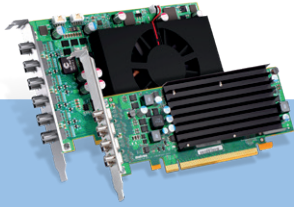

Matrox® C-Series™ Multi-Display Graphics Cards

Turnkey Video Wall Systems and Media Players Integrating Matrox C-Series