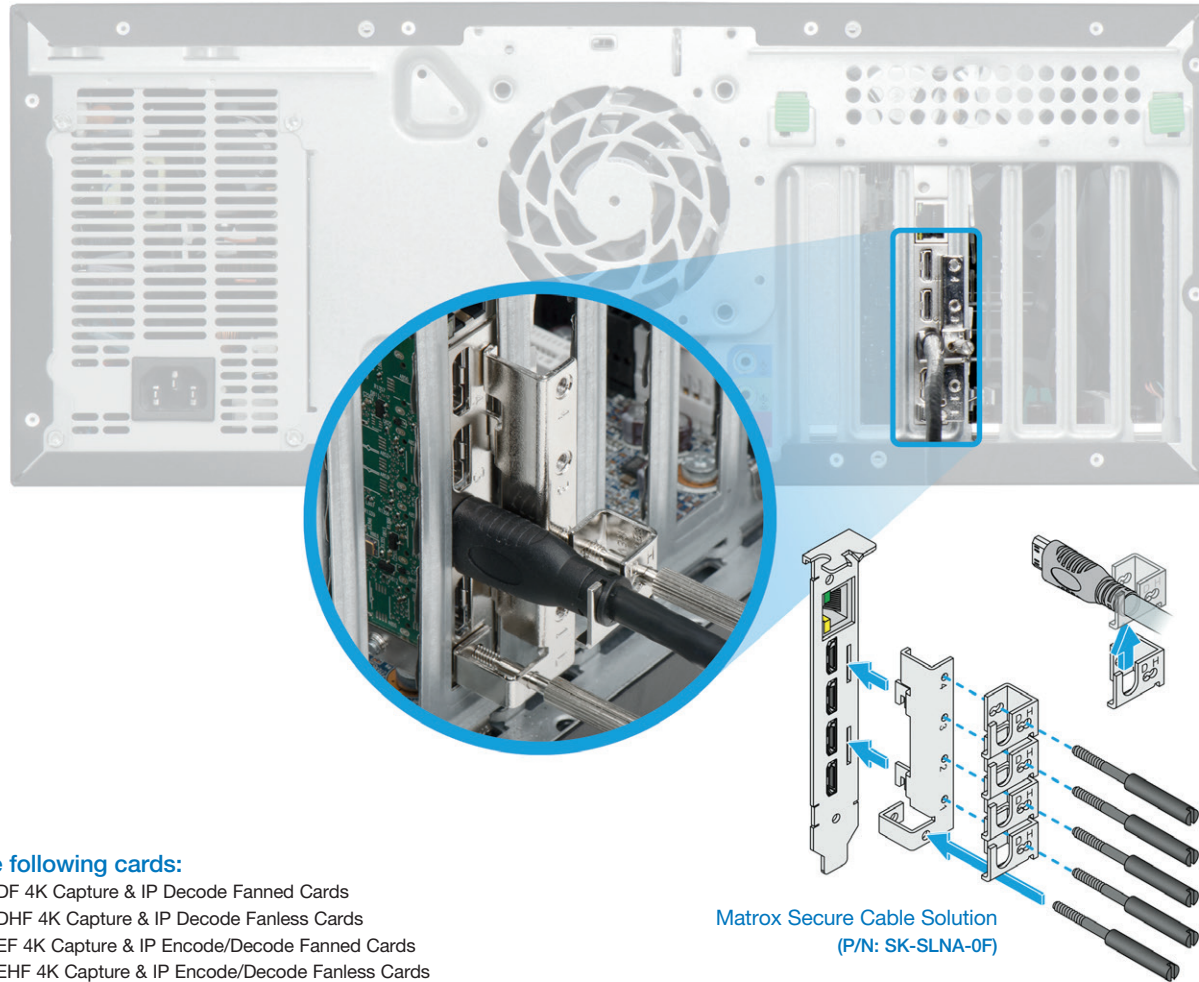

Matrox Secure HDMI Cable Solution

Supports the following cards:

1. MURA-IPX-I4DF 4K Capture & IP Decode Fanned Cards
2. MURA-IPX-I4DHF 4K Capture & IP Decode Fanless Cards
3. MURA-IPX-I4EF 4K Capture & IP Encode/Decode Fanned Cards
4. MURA-IPX-I4EHF 4K Capture & IP Encode/Decode Fanless Cards
5. Maevox 6100 PCIe 4K Quad Encode Cards